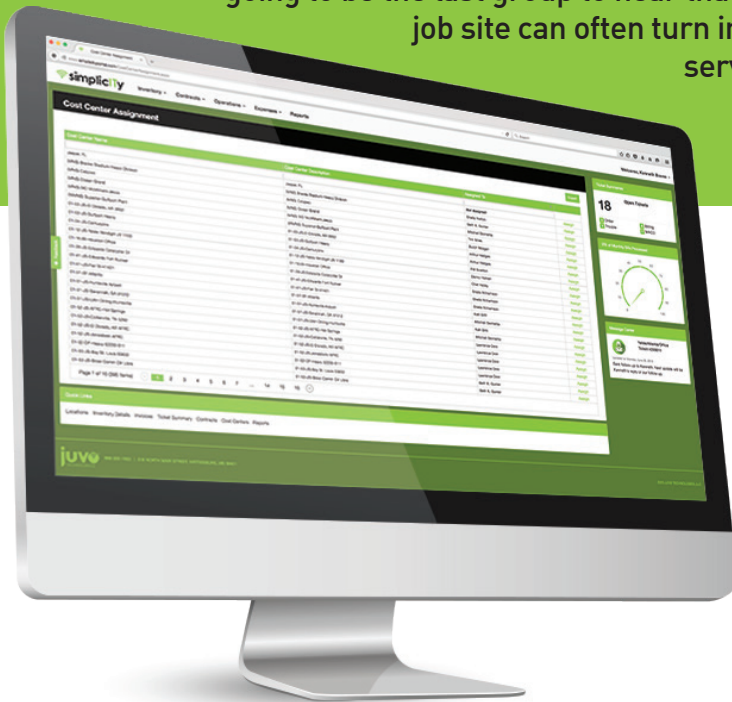

# BUILD ON WHAT'S ALREADY GREAT ABOUT YOUR FIRM WITH CUSTOM IT SOLUTIONS FROM JUVO.

Enterprise level construction firms submit bids across a wide array of industries and geographic areas. While the scope of these projects may vary, one thing that remains the same is that the IT department is going to be the last group to hear that the bid was won. As such, connectivity at the new job site can often turn into an exercise in frustration when it turns out that services aren't available, or not available in a way that keeps the project on pre-established timeframes.

In addition to understanding temporary job sites, **Juvo gets the concept of project accounting**, and our **software has unique capabilities that can allow for cost center allocations and approvals across your entire company.**